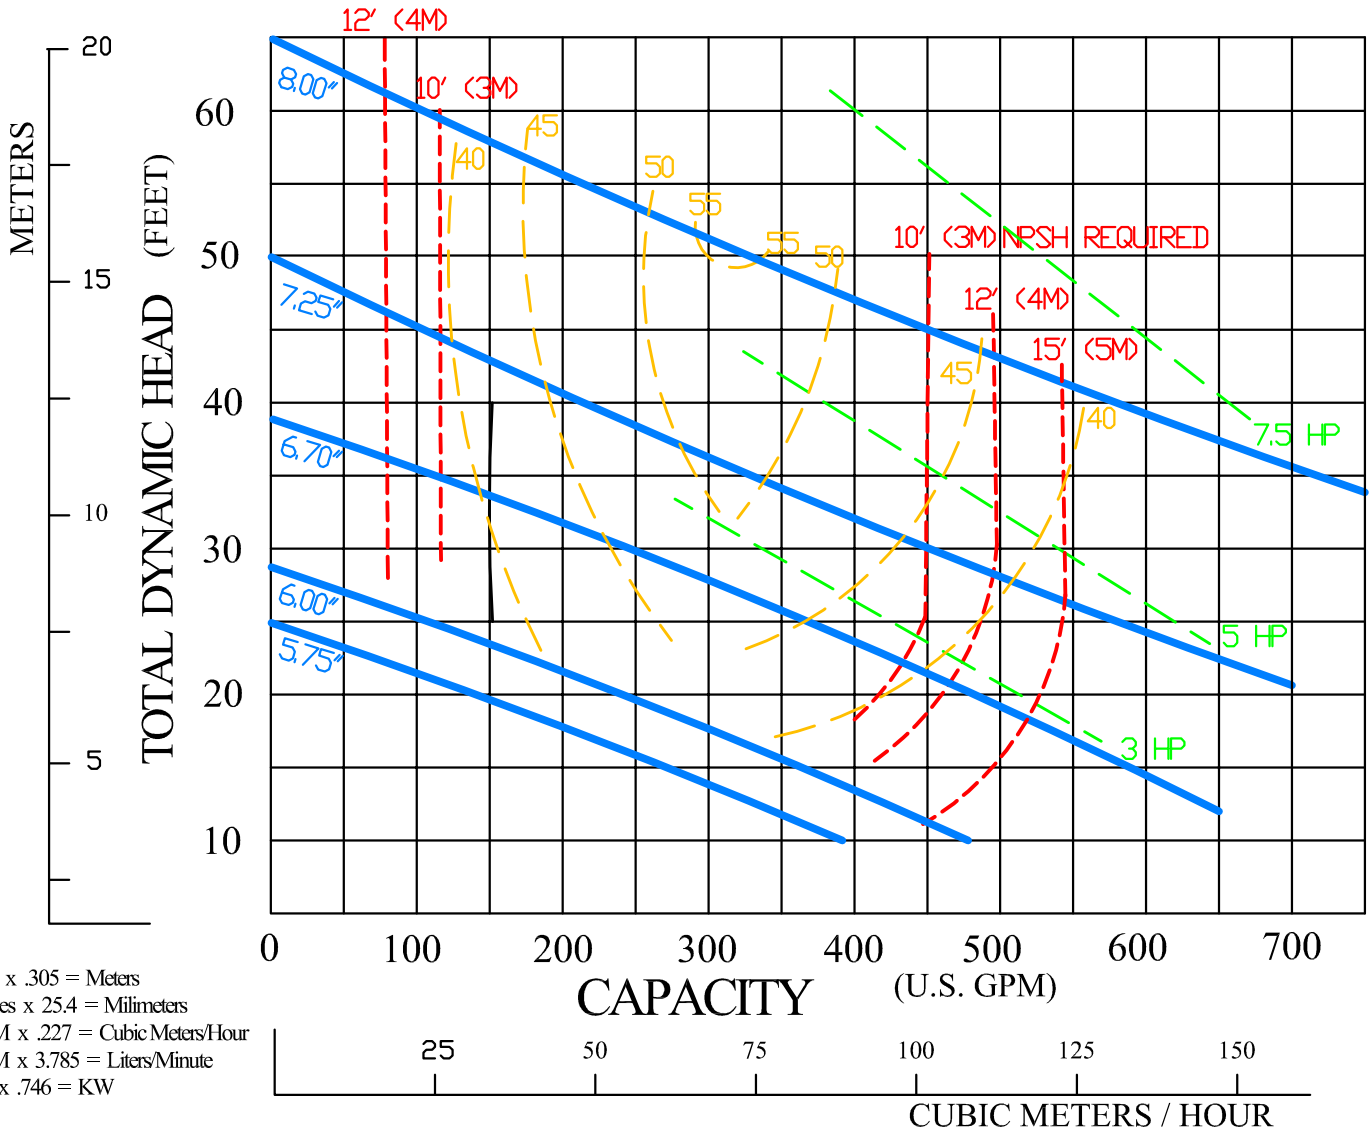

# K4V-1750 RPM

MODEL No.	HP	VOLTS	PHASE	MAX AMPS	IMPELLER DIA.
K4V30M4-21	3	208/230	1	19/17	6.70"
K4V30M4-23	3	208/230	3	16/14	6.70"
K4V30M4-43	3	460	3	7	6.70"
K4V50M4-21	5	208/230	1	37/34	7.25"
K4V50M4-23	5	208/230	3	21/19	7.25"
K4V50M4-43	5	460	3	9.5	7.25"
K4V75M4-23	7.5	208/230	3	32/30	8.00"
K4V75M4-43	7.5	460	3	15	8.00"

SPEED	IMPELLER DIA.	STYLE	SOLIDS DIA.	SUCTION	DISCHARGE	NO. VANES
1750	VARIOUS	ENCLOSED	3"	4"	4"	2